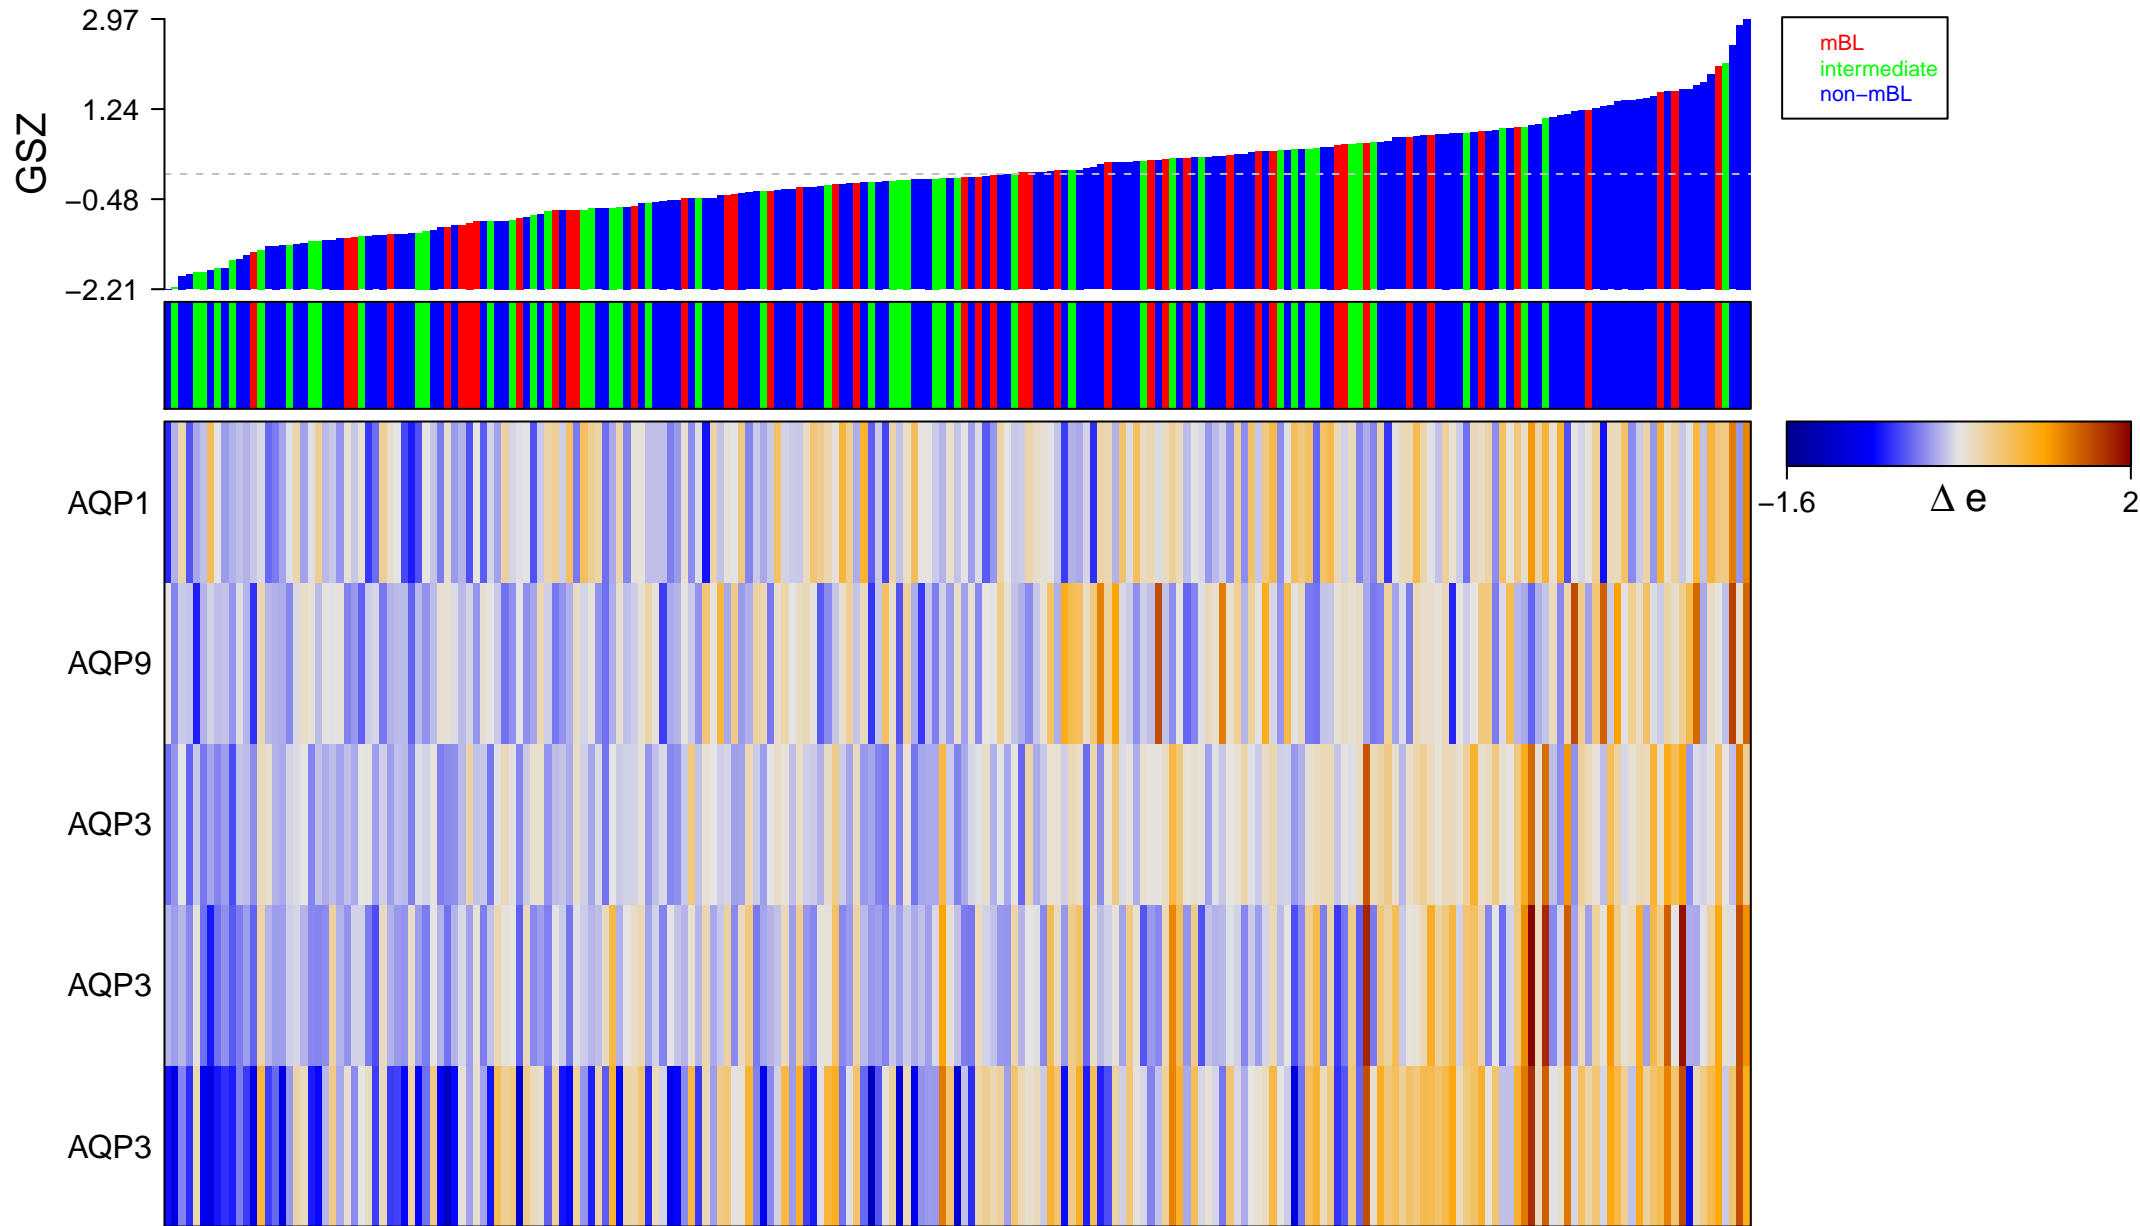

REACTOME_PASSIVE_TRANSPORT_BY_AQUAPORINS

REACTOME_PASSIVE_TRANSPORT_BY_AQUAPORINS

■ on
■ -
□ off

REACTOME_PASSIVE_TRANSPORT_BY_AQUAPORINS